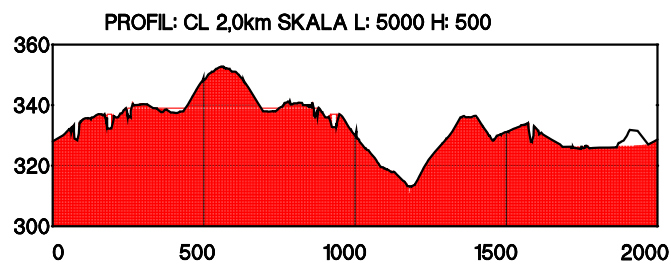

Track layout

Profile view

	MC	TC	HD
2 km loop	24m	65m (77m)	40m

HOLMENKOLLEN
BIATHLON
2,0 km