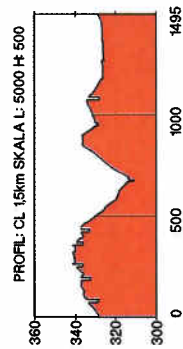

Track layout

BIATHLON JUNIOR

1,5 km

1,5 km loop	MC	TC	HD
	24m	44m	28m

Profile view